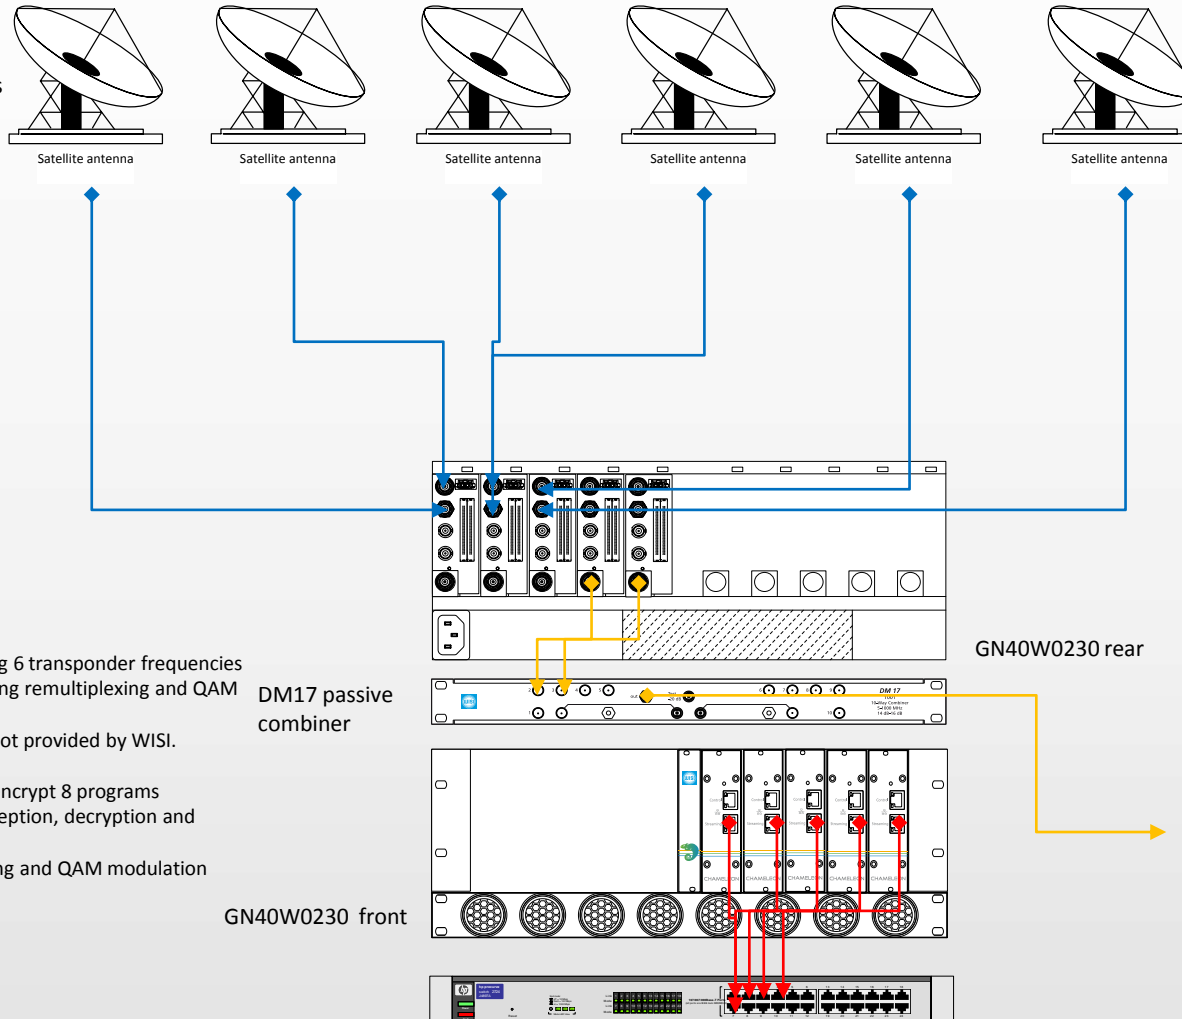

Преимущества Pro:Idiom в Chameleon

6 satellite dishes/transponders

Remarks:

- Baseunit GN40W0230 used
- 3 Chameleon processors receiving 6 transponder frequencies
- 2 Chameleon processor performing remultiplexing and QAM modulation
- An external IP-switch required. Not provided by WISI.
- 3 to 6 pcs of CAM's
- Assuming each GNHWUW2 can encrypt 8 programs
- No. 1-3 chameleons does the reception, decryption and encryption in Pro:Idiom.
- No. 4 - 5 makes the remultiplexing and QAM modulation

GN40W0230 rear

DM17 passive combiner

GN40W0230 front

Up to 24 HD services à 10 Mbit/s
or up to 24 SD services à 5 Mbit/s
or any mix up to 8 encrypted services
per GNHWUW2.