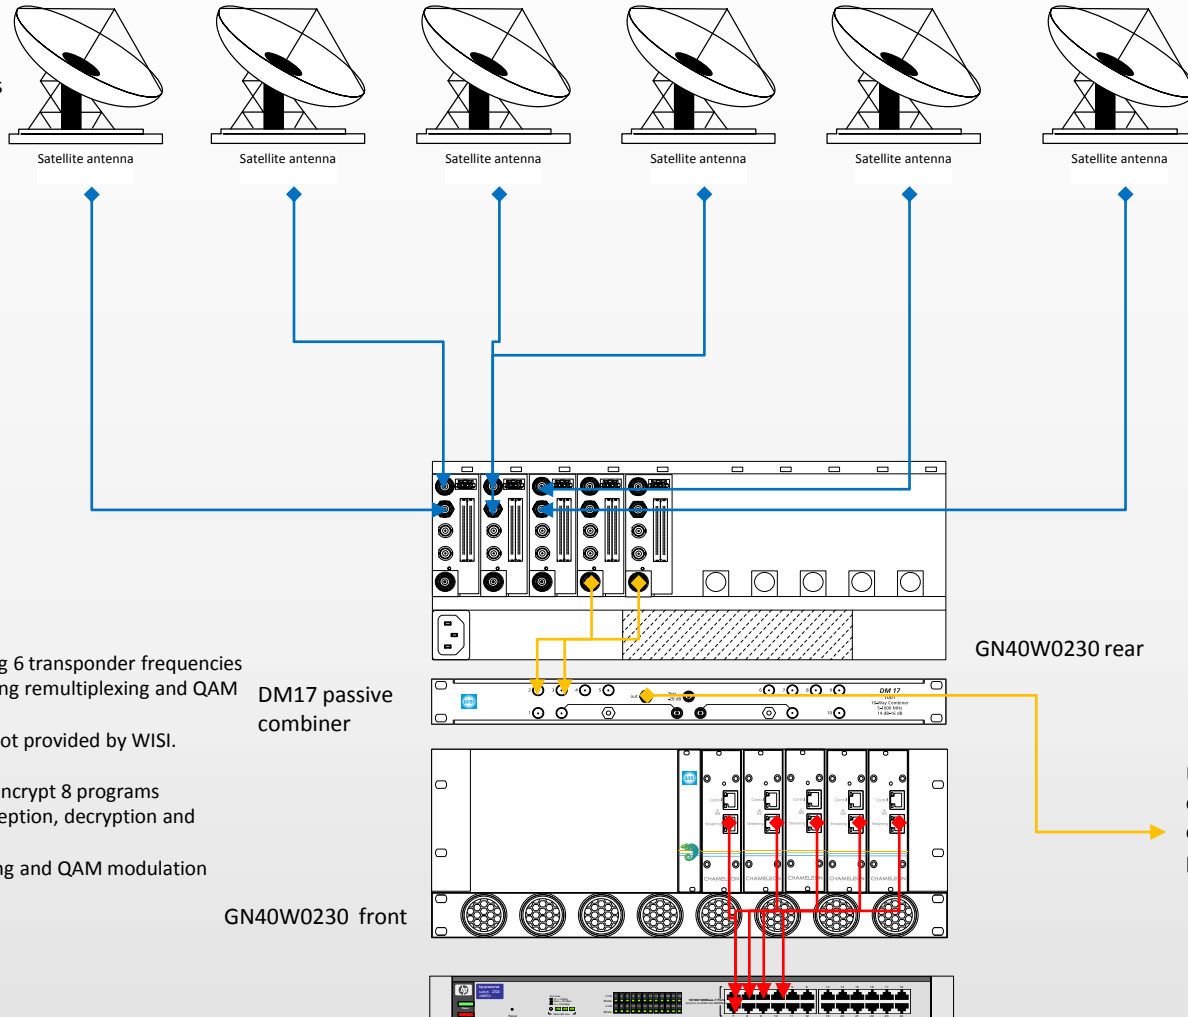

Преимущества Pro:Idiom в Chameleon

6 satellite dishes/transponders

Remarks:

- Baseunit GN40W0230 used
- 3 Chameleon processors receiving 6 transponder frequencies
- 2 Chameleon processor performing remultiplexing and QAM modulation
- An external IP-switch required. Not provided by WISI.
- 3 to 6 pcs of CAM's
- Assuming each GNHWUW2 can encrypt 8 programs
- No. 1-3 chameleons does the reception, decryption and encryption in Pro:Idiom.
- No. 4 - 5 makes the remultiplexing and QAM modulation

GN40W0230 rear

DM17 passive combiner

GN40W0230 front

Up to 24 HD services à 10 Mbit/s
or up to 24 SD services à 5 Mbit/s
or any mix up to 8 encrypted services
per GNHWUW2.