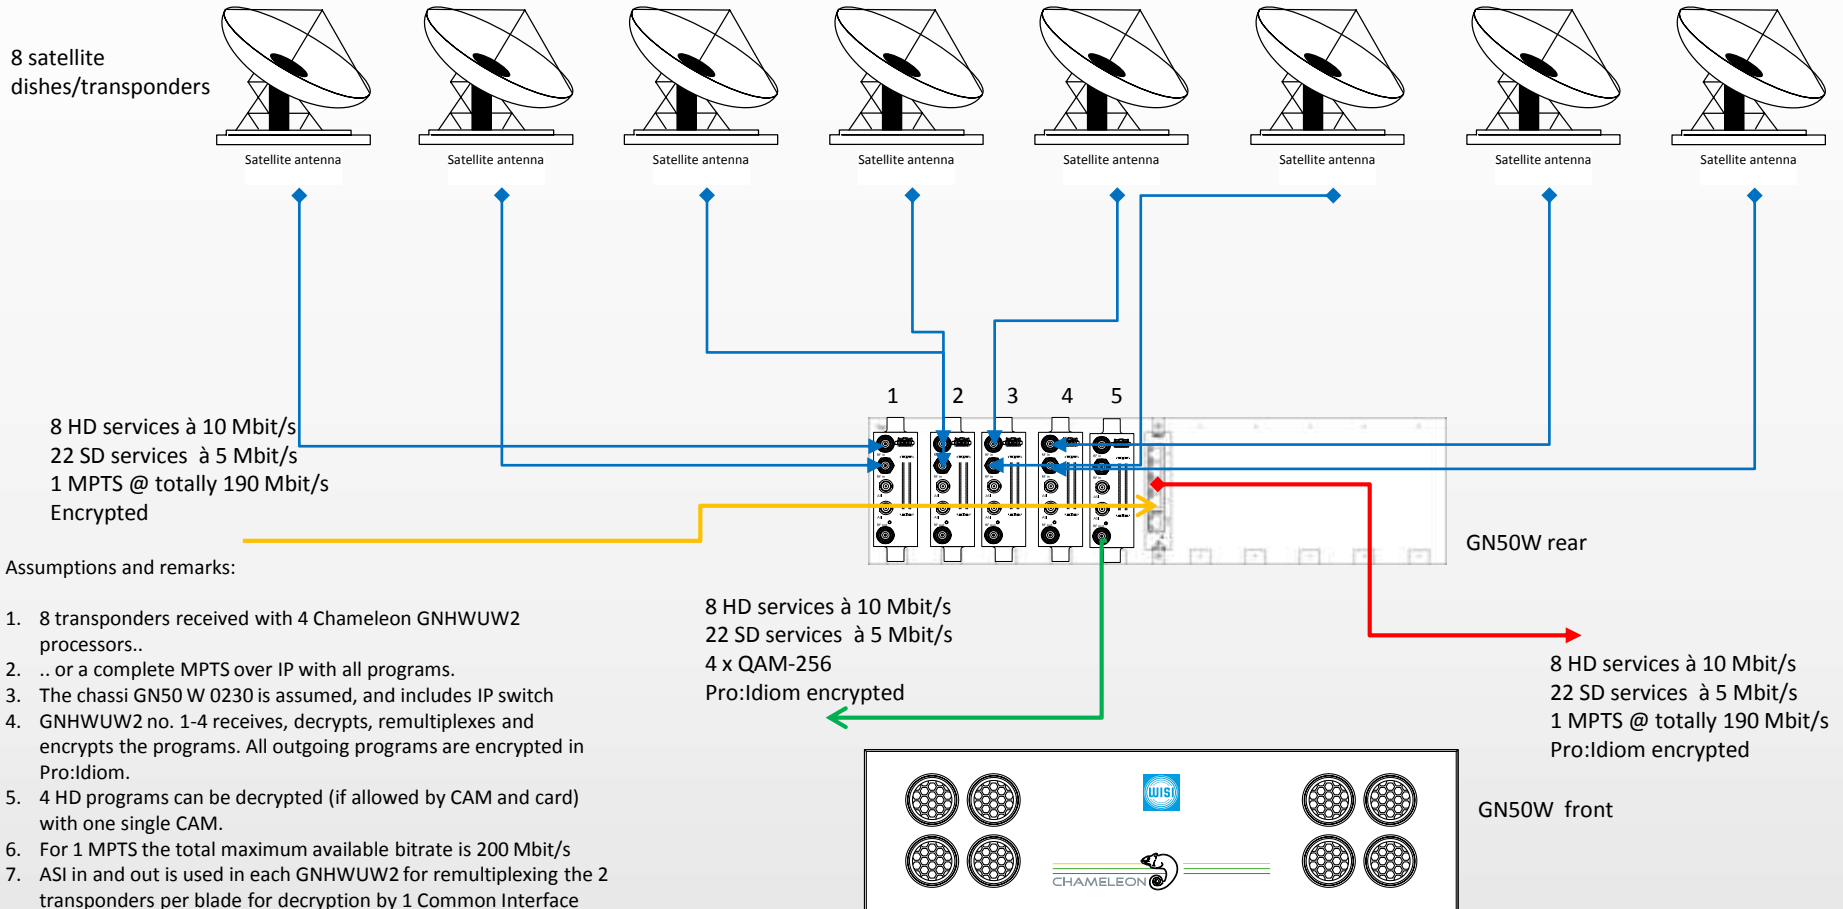

Применение для гостиниц

Functionality description:

- One GN20W chassi carries 2 Chameleon modules
- The first Chameleon module receives 2 DVB-S/S2 transponders, decrypts the streams and encrypts up to 8 programs, HD or SD, and outputs these 8 programs as an IPTV stream.
- The second Chameleon module receives the IPTV stream and remultiplexes the stream and outputs it in up to 4 DVB-C multiplexes.

- Baseunit GN40W0230 used
- 3 Chameleon processors receiving 6 transponder frequencies
- 2 Chameleon processor performing remultiplexing and QAM modulation
- An external IP-switch required. Not provided by WISI.
- 3 to 6 pcs of CAM's
- Assuming each GNHWUW2 can encrypt 8 programs
- No. 1-3 chameleons does the reception, decryption and encryption in Pro:Idiom.
- No. 4 - 5 makes the remultiplexing and QAM modulation

GN40W0230 rear

DM17 passive combiner

GN40W0230 front

Up to 24 HD services à 10 Mbit/s
or up to 24 SD services à 5 Mbit/s
or any mix up to 8 encrypted services
per GNHWUW2.

Преимущества Pro:Idiom в Chameleon

Спутниковая или IPTV в IPTV с Pro:Idiom кодированием и дополнительным DVB-C выходом

Pro:Idiom в Chameleon

- Каждый модуль может кодировать 8 сервисов
- Одно шасси GN40/50 кодирует до 80 сервисов
- Отдельный модуль нужен для модуляции
- Pro:Idiom как лицензия