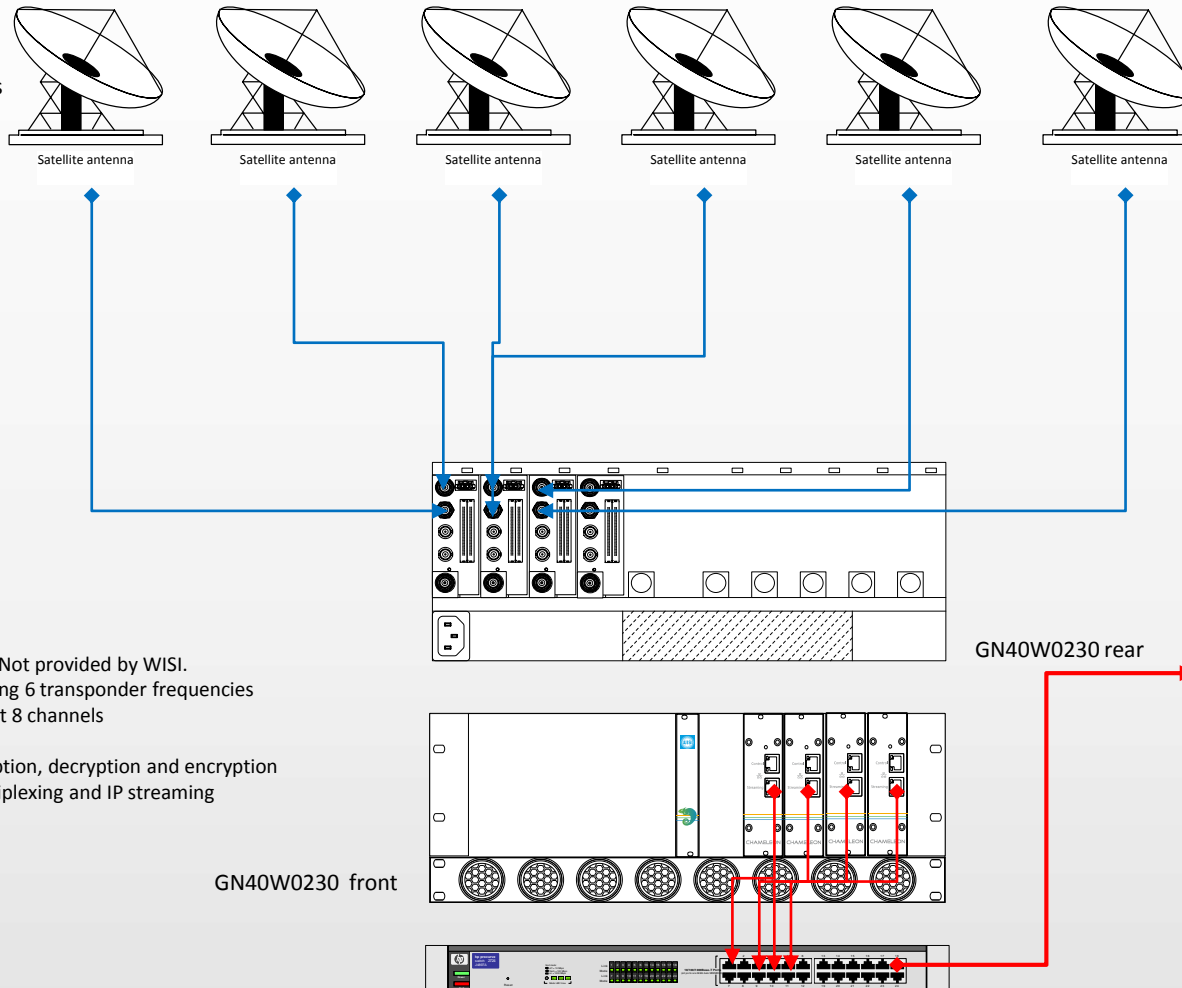

Применение для гостиниц

Functionality description:

- One GN20W chassi carries 2 Chameleon modules
- The first Chameleon module receives 2 DVB-S/S2 transponders, decrypts the streams and encrypts up to 8 programs, HD or SD, and outputs these 8 programs as an IPTV stream.
- The second Chameleon module receives the IPTV stream and remultiplexes the stream and outputs it in up to 4 DVB-C multiplexes.

System BOM:

- 2 x GN HWUW2
- 1 x GN 20W
- 1 x GN DCI
- 1 x GN QCMOD
- 2 x GN STR
- 1 x GN DS2
- 1 x GN MUX
- 1 x GN XXX

- Chameleon hardware
- Chassi for 2 Chameleon modules
- Dual Common Interface license
- Quad DVB-C output license
- IPTV streaming license
- Dual DVB-S/S2 input license
- Remultiplexing license
- Pro:Idiom scrambling license

Преимущества Pro:Idiom в Chameleon

6 satellite dishes/transponders

Remarks:

- Baseunit GN40W0230 used
- An external IP-switch required. Not provided by WISI.
- 3 Chameleon processors receiving 6 transponder frequencies
Assuming each CAM can decrypt 8 channels
- 3 to 6 pcs of CAM is required
- No. 1-3 chameleon do the reception, decryption and encryption
- No. 4 chameleon will do remultiplexing and IP streaming