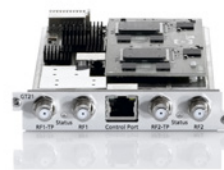

TANGRAM modules

GT21: EdgePAL

Technical modifications reserved. WISI cannot be held liable for any printing error: 084 xxx a / 01 .14